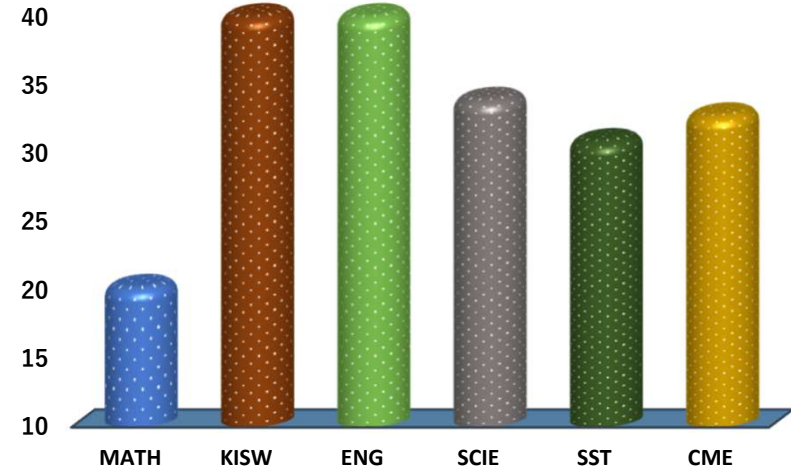

CAPACITY BUILDING

REGION: COAST

SCHOOL AVERAGE

33.7

DISTRICT: KIBAHA

SUBJECT AND GRADE PERFORMANCE ANALYSIS

SUBJECT RANKING

ENGLISH	43.7	87%	1
KISWAHILI	40.9	82%	2
SCIENCE	33.9	68%	3
CIVIC AND MORAL EDUCATION	32.8	66%	4
SOCIAL STUDIES	30.9	62%	5
MATHEMATICS	20.2	40%	6

SUBJECT GRADE ANALYSIS

SUBJECT/GRADE	A	B	C	D	E
MATHEMATICS	0	3	19	18	4
KISWAHILI	27	15	2	0	0
ENGLISH	39	5	0	0	0
SCIENCE	8	23	10	3	0
SOCIAL STUDIES	1	22	21	0	0
CIVIC AND MORAL	5	26	12	1	0

OVERALL GRADE ANALYSIS

A	2	44	5%
B	34		77%
C	8		18%
D	0		0%
E	0		0%

CHART SUBJECT ANALYSIS

BOYS VS GIRLS PERFORMANCE

	SAT		SAT	45
	21		24	
	34%		33%	

REGISTERED	45	100%
SEATED	44	98%
ABSENTEES	1	2%
PASSED	44	98%
FAILED	0	0%